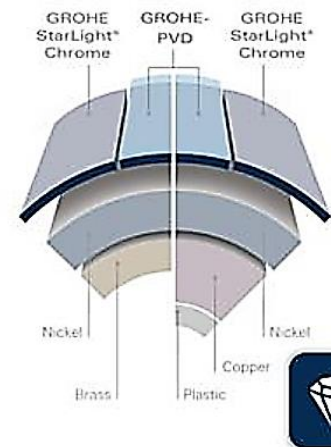

GROHE StarLight®

GROHE surface hardness

GROHE scratch resistance

×3

×10

Note:

* All information of the above is for the reference only. No prior notice is made if any changes.