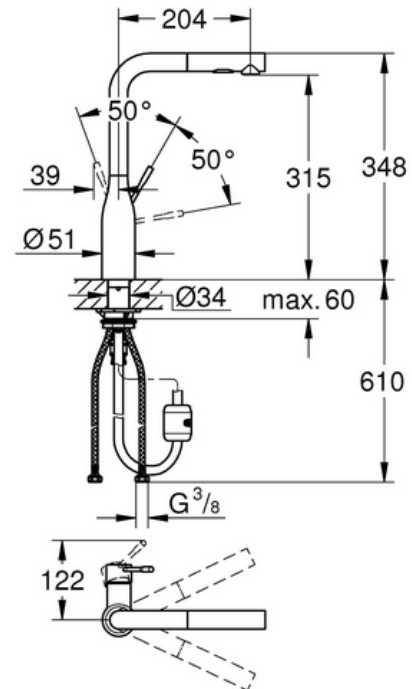

Acme Sanitary Ware Co Ltd

Acme Building, 22-28 Nanking Street, Kowloon, Hong Kong
Tel: 2388 7171 Fax: 2710 8012
E-mail: acme@acmesanitary.com.hk
Website: www.acmesanitaryware.com.hk

Pure Freude
an Wasser

PROJECT		REF		REV	ITEM CODE	
LOCATION		DATE			PAGE	

SANITARY WARE SPECIFICATION SHEET

Item Descriptions	GROHE (Germany) "Essence" Brushed nickel 3/8" single-lever sink mixer with pull-out dual spray
Dimensions	L204 x W122 x H348 mm
Model	30270EN0
Finish / Material	Brushed Nickel
Country of origin	Germany
Manufacturer	GROHE Limited
Supplier	Acme Sanitary Ware Co. Ltd Mr. Eric Wong/ Mr. Don Yuen
Contact Tel/Fax	(852) 2388-7171 / (852) 2710-8012
E-mail	acme@acmesanitary.com.hk
Website	www.acmesanitary.com.hk

Illustration/ Drawing