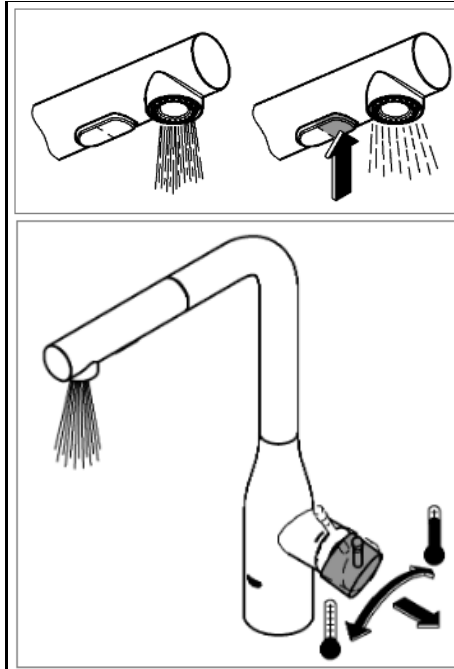

Acme Sanitary Ware Co Ltd

Acme Building, 22-28 Nanking Street, Kowloon, Hong Kong
Tel: 2388 7171 Fax: 2710 8012
E-mail: acme@acmesanitary.com.hk
Website: www.acmesanitaryware.com.hk

Pure Freude
an Wasser

PROJECT		REF		REV	ITEM CODE	
LOCATION		DATE			PAGE	

SANITARY WARE SPECIFICATION SHEET

Pull-out comfort shower head with spray jet and shower jet