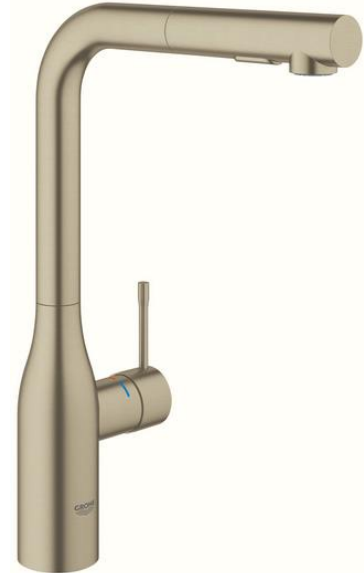

## SANITARY WARE SPECIFICATION SHEET

|                   |  |
|-------------------|--|
| Item Descriptions | GROHE (Germany) "Essence" Brushed nickel 3/8" single-lever sink mixer with pull-out dual spray |
| Dimensions        | L204 x W122 x H348 mm  |
| Model             | 30270EN0   |
| Finish / Material | Brushed Nickel   |
| Country of origin | Germany  |
| Manufacturer      | GROHE Limited  |
| Supplier          | Acme Sanitary Ware Co. Ltd<br>Mr. Eric Wong/ Mr. Don Yuen                                      |
| Contact Tel/Fax   | (852) 2388-7171 / (852) 2710-8012  |
| E-mail            | acme@acmesanitary.com.hk   |
| Website           | www.acmesanitary.com.hk  |

### "Essence" Single-lever sink mixer

- high spout
- single hole installation
- **GROHE StarLight** finish
- **GROHE SilkMove** 28 mm ceramic cartridge
- flow straightener
- **pull-out dual spray** - switches back and forth between regular flow and spray
- diverter: laminar spray/**SpeedClean** shower jet
- automatic return to laminar spray
- metal spray
- swivel tubular spout
- swivel area 360°
- integrated non-return valve
- protected against backflow
- flexible connection hoses
- rapid installation system
- integrated temperature limiter
- min. recommended pressure 1.0 bar