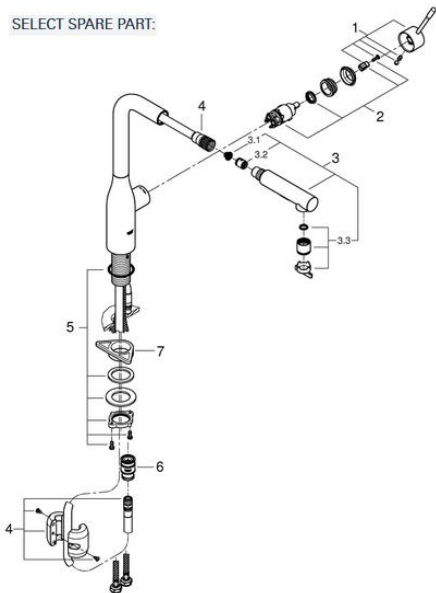

## SANITARY WARE SPECIFICATION SHEET

Pull-out comfort shower head with spray jet and shower jet

Pull-out comfort shower head with spray jet and shower jet

SELECT SPARE PART:

| Pos.-nr. | Prod. Description        | Order-nr. |
|----------|--------------------------|-----------|
| 1        | Lever                    | 46927000  |
| 2        | Cartridge                | 46580000  |
| 3        | Hand shower              | 46926000  |
| 3.1      | Dirt strainer            | 0676800M  |
| 3.2      | Non-return valve         | 08565000  |
| 3.3      | Flow straightener        | 48275000  |
| 4        | Shower hose              | 48293000  |
| 5        | Shank fastening assembly | 48384000  |
| 6        | Coupling piece           | 46338000  |
| 7        | Support plate            | 05334000  |