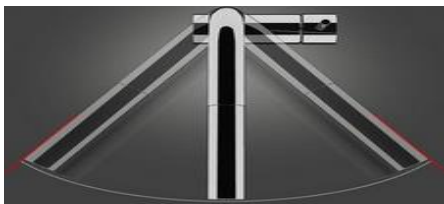

Acme Sanitary Ware Co Ltd

Acme Building, 22-28 Nanking Street, Kowloon, Hong Kong
Tel: 2388 7171 Fax: 2710 8012
E-mail: acme@acmesanitary.com.hk
Website: www.acmesanitaryware.com.hk

Pure Freude
an Wasser

PROJECT		REF		REV	ITEM CODE	
LOCATION		DATE			PAGE	

SANITARY WARE SPECIFICATION SHEET

SELECT SPARE PART:

Pos.-nr.	Prod. Description	Order-nr.
1	Lever	46927000
2	Cartridge	46580000
3	Hand shower	46926000
3.1	Dirt strainer	0676800M
3.2	Non-return valve	08565000
3.3	Flow straightener	48275000
4	Shower hose	48293000
5	Shank fastening assembly	48384000
6	Coupling piece	46338000
7	Support plate	05334000

* Optional accessories

GROHE StarLight®

GROHE surface hardness

GROHE scratch resistance

×3

×10

Note:

* All information of the above is for the reference only. No prior notice is made if any changes.